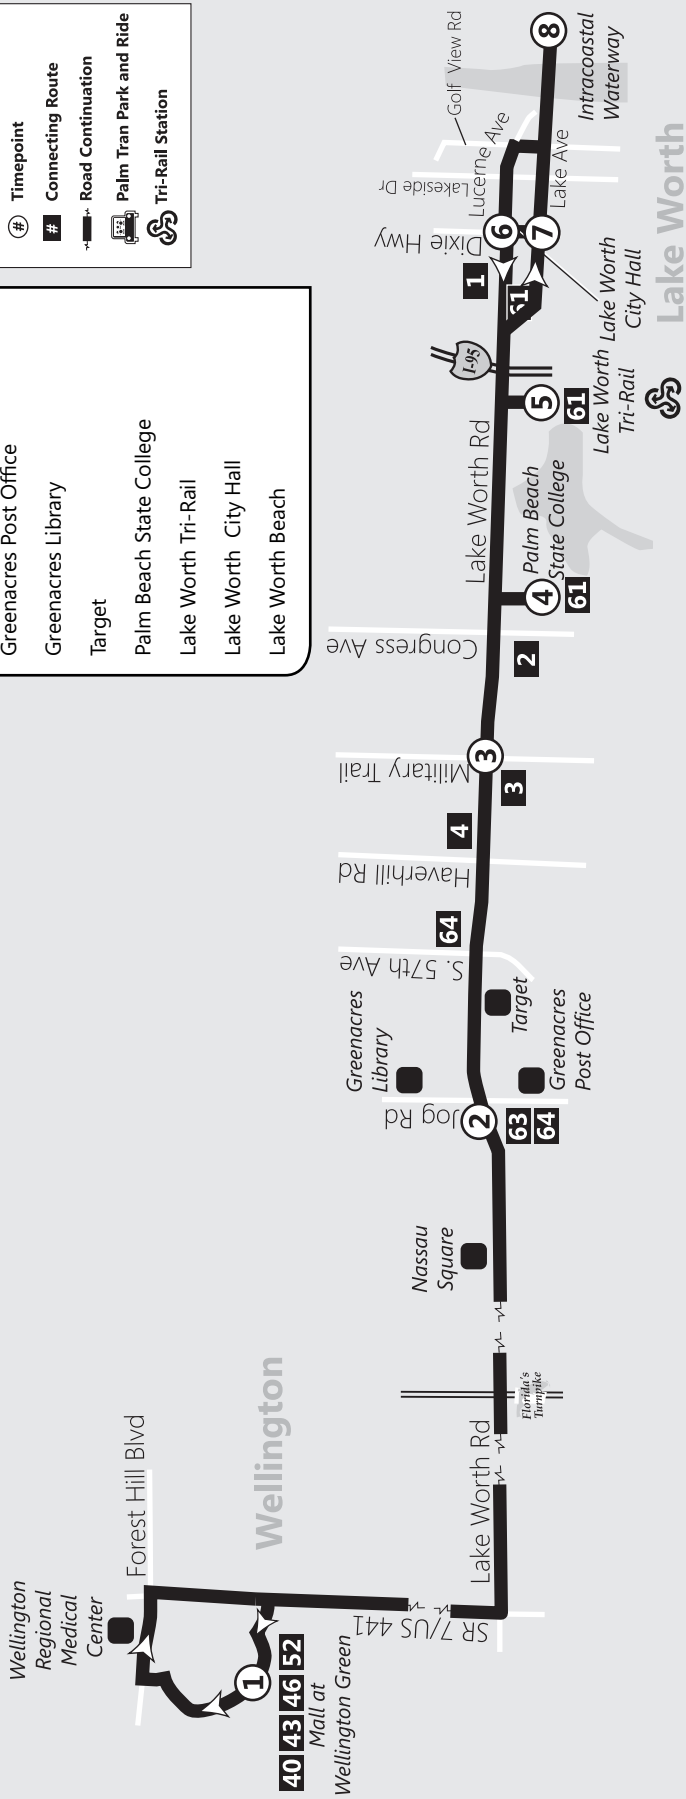

CENTRAL COUNTY

ROUTE 62 Ruta 62 / Rout 62

Via Lake Worth Rd. — Wellington to Lake Worth Beach

62

LEGEND

- Points of Interest
- Route
- Specified Times
- Timepoint
- Connecting Route
- Road Continuation
- Palm Tran Park and Ride
- Tri-Rail Station

- Mall at Wellington Green
- Wellington Regional Medical Center
- Nassau Square
- Greenacres Post Office
- Greenacres Library
- Target
- Palm Beach State College
- Lake Worth Tri-Rail
- Lake Worth City Hall
- Lake Worth Beach

TAKE THE BEACH BUS!

Route 62 goes to Lake Worth Beach 7 days a week!

Route 62 connects to Palm Tran Routes

- 1 2 3 4 40 43**
46 52 61 63 64

Route 62 Eastbound Este / Lès

P.M. times are shown in **bold**/Los horarios de P.M. se muestran en **negrilla**/Lè nan apre midi yo prezante an **fonse**

Don't want to stress about beach parking? Let Palm Tran take you there!

Palm Tran offers free park and ride locations. Park your car at Florida's Turnpike interchange at Lake Worth Road or Lake Worth Tri-Rail and hop on Route 62!