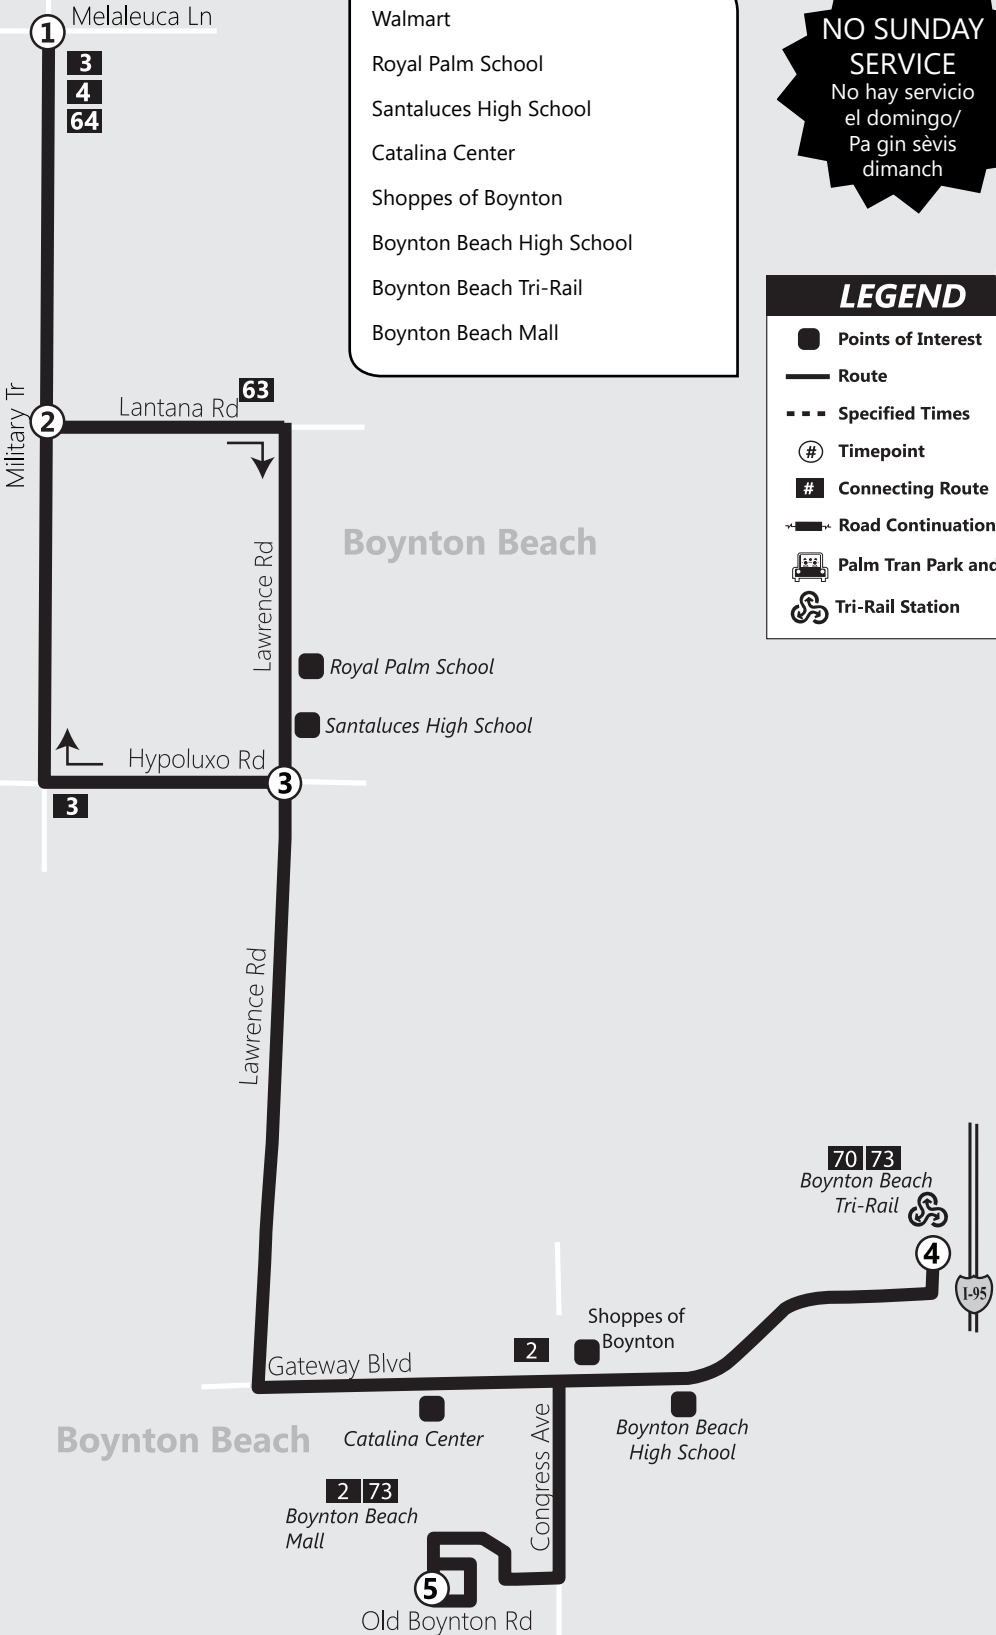

SOUTH COUNTY

71

ROUTE 71 Ruta 71 / Rout 71

Via Lawrence Rd. — Boynton Beach Crosstown

- Walmart
- Royal Palm School
- Santaluces High School
- Catalina Center
- Shoppes of Boynton
- Boynton Beach High School
- Boynton Beach Tri-Rail
- Boynton Beach Mall

NO SUNDAY SERVICE

No hay servicio el domingo/
Pa gin sèvis dimanch

LEGEND

- Points of Interest
- Route
- Specified Times
- Timepoint
- Connecting Route
- Road Continuation
- Palm Tran Park and Ride
- Tri-Rail Station