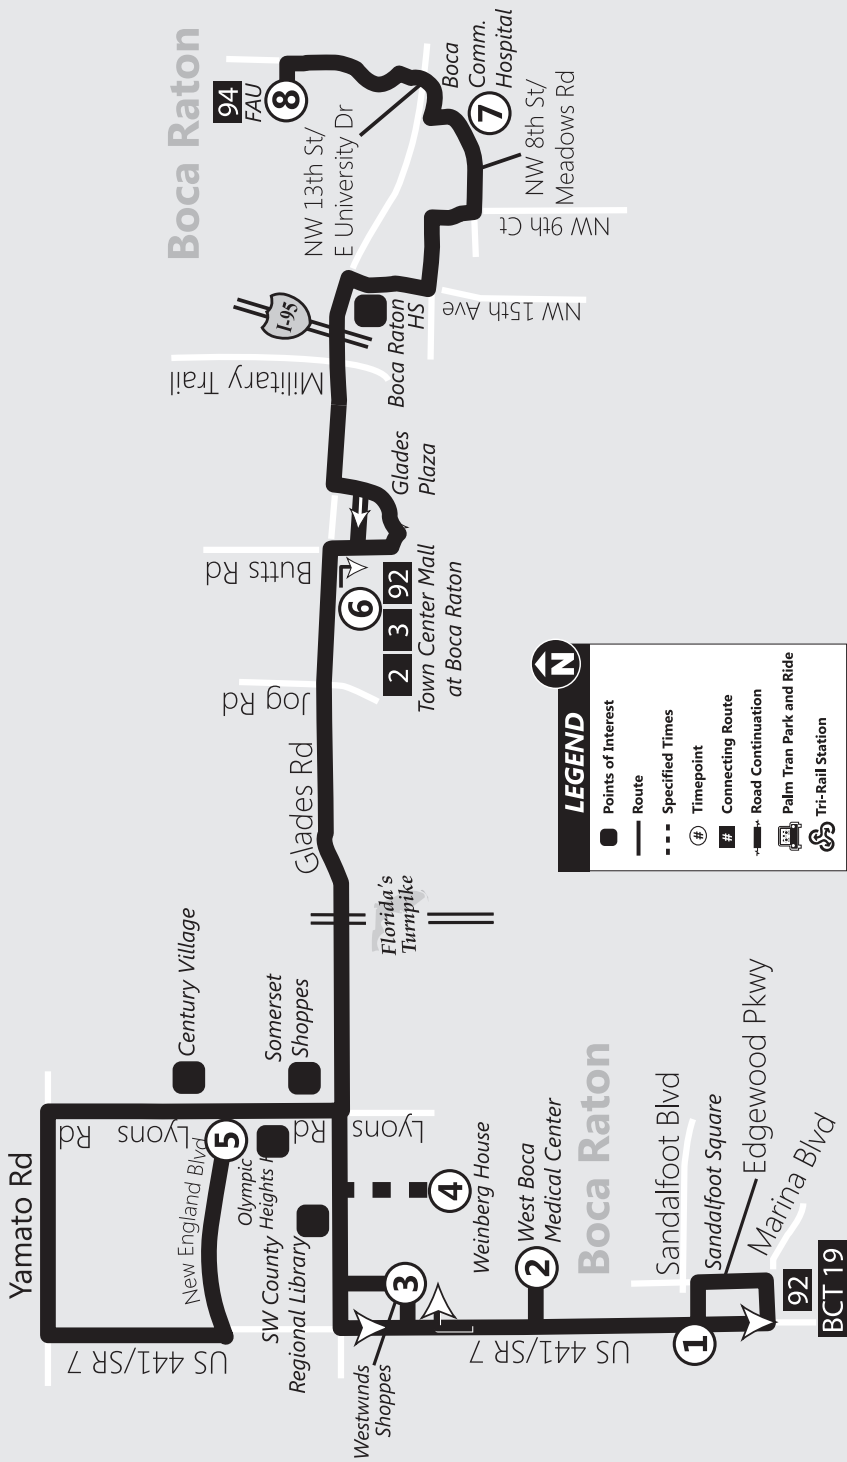

SOUTH COUNTY

ROUTE 91 Ruta 91 / Rout 91
Via Glades Rd. - Sandalfoot Square to Florida Atlantic University

- Sandalfoot Square
- West Boca Medical Center
- Westwinds Shoppes
- SW County Regional Library
- Olympic Heights HS
- Century Village
- Somerset Shoppes
- Town Center Mall
- Glades Plaza
- Boca High School
- Boca Community Hospital
- FAU

LEGEND

- Points of Interest
- Route
- - - Specified Times
- Ⓢ Timepoint
- # Connecting Route
- ⚡ Road Continuation
- 🚗 Palm Tran Park and Ride
- 🚲 Tri-Rail Station

Route 91 Eastbound Este / Lès

P.M. times are shown in **bold**/Los horarios de P.M. se muestran en **negrilla**/Lè nan apre midi yo prezante an **fonse**

Sunday / Domingo / Dimanch

8 Florida Atlantic University <i>Bus Stop #1134</i>	7 Boca Hospital <i>Bus Stop #8217</i>	6 Town Center Mall <i>Bus Stop #746</i>	5 Lyons & New England <i>Bus Stop #8142</i>	4 Weinberg House <i>Bus Stop #8389</i>	3 Westwinds Shopping Center <i>Bus Stop #8363</i>	2 West Boca Medical Center <i>Bus Stop #8343</i>	1 Sandalfot Square <i>Bus Stop #8350</i>
9:27	9:33	9:55	10:21	10:31	10:37	10:44	10:51
10:27	10:33	10:55	11:21		11:34	11:41	11:48
11:27	11:33	11:55	12:21	12:31	12:37	12:44	12:51
12:27	12:33	12:55	1:21		1:34	1:41	1:48
1:27	1:33	1:55	2:21	2:31	2:37	2:44	2:51
2:27	2:33	2:55	3:21		3:34	3:41	3:48
3:27	3:33	3:55	4:21		4:34	4:41	4:48
4:27	4:33	4:55	5:21		5:34	5:41	5:48