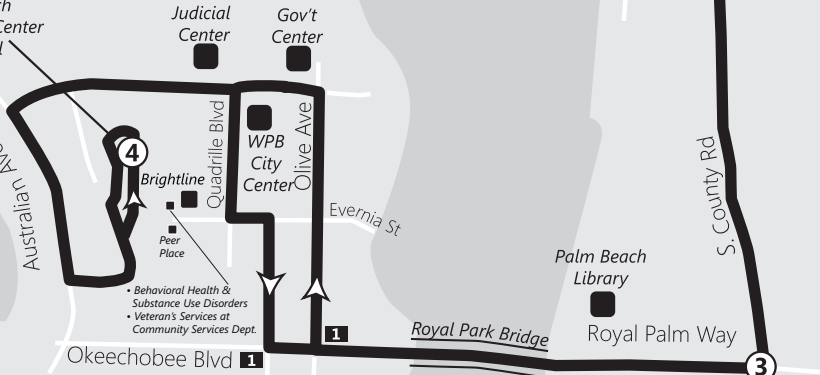

CENTRAL COUNTY

41

ROUTE 41 Ruta 41 / Rout 41
West Palm Beach to Palm Beach Inlet

NO SUNDAY SERVICE
No hay servicio el domingo/
Pa gin sevis dimanch

1 2 20 31
40 43 44 60
West Palm Beach Intermodal Transit Center & WPB Tri-Rail

West Palm Beach

Palm Beach Inlet

LEGEND

- Points of Interest
- Route
- Specified Times
- Timepoint
- Connecting Route
- Road Continuation
- Palm Tran Park and Ride
- Tri-Rail Station

- Palm Beach Publix
- Post Office
- Palm Beach Library
- Palm Beach Atlantic University
- WPB City Hall
- Gov't Center
- Judicial Center
- WPB Tri-Rail
- WPB Intermodal Transit Center & Palm Tran Park and Ride
- Behavioral Health & Substance Use Disorders/ Veteran's Services at Community Services Dept.
- Peer Place

Saturday / Sábado / Samdi

1 Palm Beach Inlet Bus Stop #3400	2 Palm Beach Publix Bus Stop #3530	3 Royal Palm Way & County Rd Bus Stop #3425	4 Intermodal Transit Center Bus Stop #602
8:04	8:14	8:19	8:34
9:09	9:19	9:24	9:39
3:05	3:15	3:20	3:35
4:10	4:20	4:25	4:40

Saturday / Sábado / Samdi

4 Intermodal Transit Center Bus Stop #602	3 Royal Palm Way & County Rd Bus Stop #3438	2 Palm Beach Publix Bus Stop #3527	1 Palm Beach Inlet Bus Stop #3400
7:35	7:45	7:51	8:04
8:40	8:50	8:56	9:09
2:35	2:47	2:53	3:05
3:40	3:52	3:58	4:10