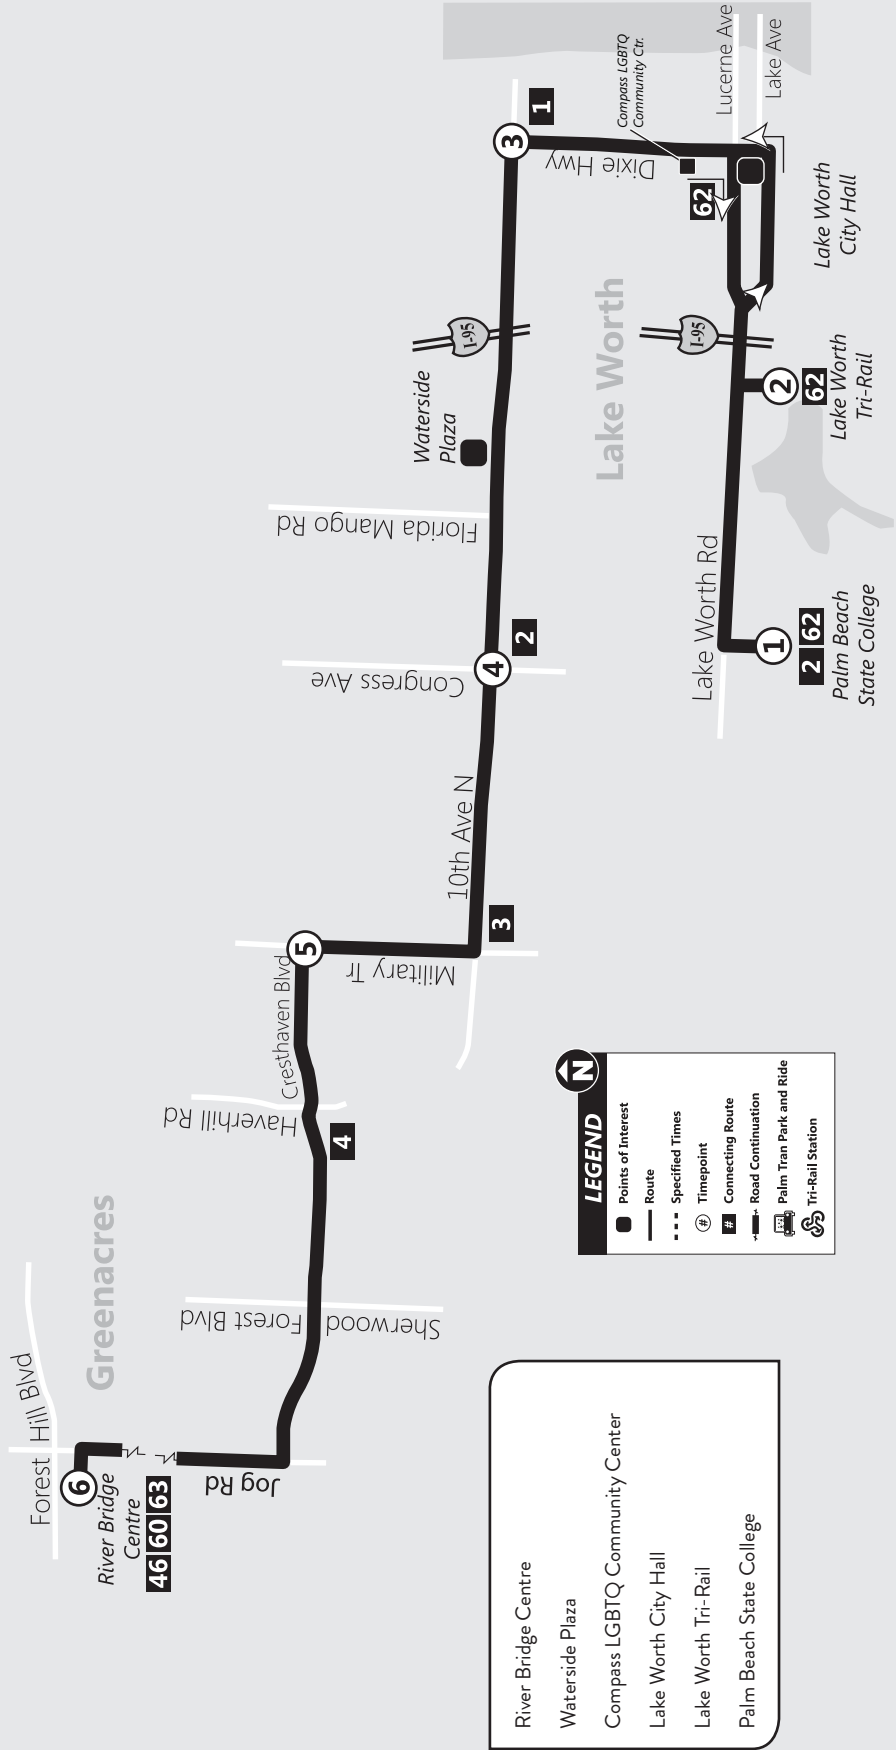

CENTRAL COUNTY

61

ROUTE 61 Ruta 61 / Rout 61

Via Cresthaven and 10th Ave. North - Greenacres to Lake Worth

- River Bridge Centre
- Waterside Plaza
- Compass LGBTQ Community Center
- Lake Worth City Hall
- Lake Worth Tri-Rail
- Palm Beach State College

LEGEND

- Points of Interest
- Route
- Specified Times
- Timepoint
- Connecting Route
- Road Continuation
- Palm Tran Park and Ride
- Tri-Rail Station

Route 61 Westbound Oeste / Louès

P.M. times are shown in **bold**/Los horarios de P.M. se muestran en **negrilla**/Lê nan apremidi yo prezante an **fonse**

Weekday / Semana / Lasèmèn

1 Palm Beach State Lake Worth Bus Stop #5905	2 Lake Worth Tri-Rail Bus Stop #5969	3 10th Ave N & Dixie Bus Stop #5716	4 10th Ave N & Congress Bus Stop #5726	5 Cresthaven & Military Bus Stop #5733	6 River Bridge Centre Bus Stop #1472
6:15	6:20	6:28	6:38	6:46	6:56
7:15	7:21	7:30	7:40	7:49	7:59
8:15	8:21	8:30	8:40	8:49	8:59
9:15	9:20	9:28	9:37	9:45	9:56
10:15	10:20	10:28	10:37	10:45	10:56
11:15	11:20	11:28	11:37	11:45	11:56
12:15	12:20	12:28	12:37	12:45	12:56
1:15	1:20	1:28	1:37	1:45	1:56
2:15	2:20	2:28	2:37	2:45	2:56
3:15	3:21	3:30	3:41	3:52	4:04
4:15	4:21	4:30	4:41	4:52	5:04
5:15	5:21	5:30	5:41	5:52	6:04
6:15	6:20	6:28	6:37	6:46	6:56
7:15	7:20	7:28	7:37	7:46	7:56
8:10	8:15	8:22	8:30		

Saturday / Sábado / Samdi

1 Palm Beach State Lake Worth Bus Stop #5905	2 Lake Worth Tri-Rail Bus Stop #5969	3 10th Ave N & Dixie Bus Stop #5716	4 10th Ave N & Congress Bus Stop #5726	5 Cresthaven & Military Bus Stop #5733	6 River Bridge Centre Bus Stop #1472
7:15	7:20	7:26	7:34	7:41	7:51
8:15	8:20	8:26	8:34	8:41	8:51
9:15	9:20	9:26	9:34	9:41	9:51
10:15	10:20	10:28	10:37	10:45	10:55
11:15	11:20	11:28	11:37	11:45	11:55
12:15	12:20	12:28	12:37	12:45	12:55
1:15	1:20	1:28	1:37	1:45	1:55
2:15	2:20	2:28	2:37	2:45	2:55
3:15	3:20	3:28	3:37	3:45	3:55
4:15	4:20	4:28	4:37	4:45	4:55
5:15	5:20	5:28	5:37	5:45	5:55
6:15	6:20	6:28	6:37	6:45	6:55