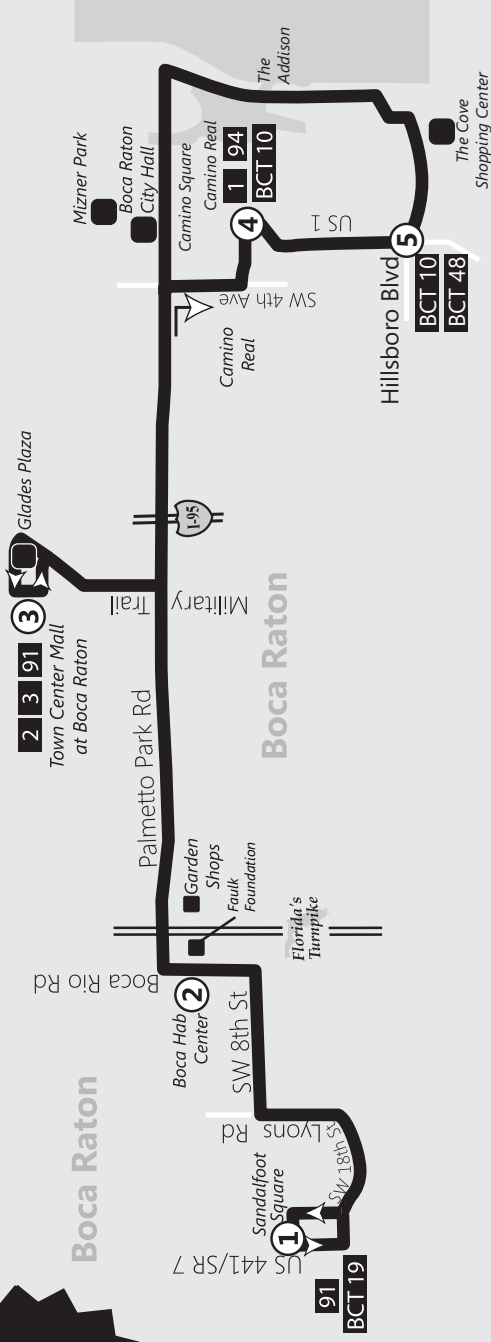

SOUTH COUNTY

92

ROUTE 92 Ruta 92 / Rout 92

Via Palmetto Park Rd. — Boca Raton Crosstown

NO SUNDAY SERVICE
 No hay servicio el domingo/
 Pa gin sevis dimanch

- Sandalfoot Plaza/Square
- Boca Hab Center
- Faulk Foundation
- Garden Shops at Boca
- Town Center Mall
- Glades Plaza
- Boca Raton City Hall
- Camino Square
- The Addison
- Mizner Park
- The Cove Shopping Center

Route 92 Eastbound Este / Lès

P.M. times are shown in **bold**/Los horarios de P.M. se muestran en **negrilla**/Lè nan apremidi yo prezante an **fonse**

Weekday / Semana / Lasèmèn

1 Sandalfot Square Bus Stop #8350	2 Boca Rio Hab Center Bus Stop #8608	3 Town Center Mall Bus Stop #746	4 Camino Real Bus Stop #251	5 Hillsboro & Federal Bus Stop #8665
6:25	6:35	7:00	6:15	6:20
7:25	7:35	8:00	7:15	7:20
8:25	8:35	9:00	8:15	8:20
9:25	9:35	10:00	9:15	9:20
10:25	10:35	11:00	10:15	10:20
11:25	11:35	12:00	11:15	11:20
12:25	12:35	1:00	12:15	12:20
1:25	1:35	2:00	1:15	1:20
2:25	2:35	3:00	2:15	2:20
3:25	3:35	4:00	3:15	3:20
4:26	4:36	5:01	4:15	4:21
5:27	5:37	5:52	5:16	5:22

Saturday / Sábado / Samdi

1 Sandalfot Square Bus Stop #8350	2 Boca Rio Hab Center Bus Stop #8608	3 Town Center Mall Bus Stop #746	4 Camino Real Bus Stop #251	5 Hillsboro & Federal Bus Stop #8665
7:35	7:45	8:10	8:25	8:30
8:35	8:45	9:10	9:25	9:30
9:35	9:45	10:10	10:25	10:30
10:35	10:45	11:10	11:25	11:30
11:35	11:45	12:10	12:25	12:30
12:35	12:45	1:10	1:25	1:30
1:35	1:45	2:10	2:25	2:30
2:35	2:45	3:10	3:25	3:30
3:35	3:45	4:10	4:25	4:30
4:35	4:45	5:00	5:15	
5:35	5:45	6:00	6:15	

Saturday / Sábado / Samdi

5 Hillsboro & Federal Bus Stop #8665	3 Town Center Mall Bus Stop #746	2 Boca Rio Hab Center Bus Stop #8556	1 Sandalfot Square Bus Stop #8350
	7:10	7:20	7:33
	8:10	8:20	8:33
8:30	9:10	9:10	9:33
9:30	10:10	10:10	10:33
10:30	11:10	11:10	11:33
11:30	12:10	12:10	12:33
12:30	1:10	1:10	1:33
1:30	2:10	2:10	2:33
2:30	3:10	3:10	3:33
3:30	4:10	4:10	4:33
4:30	5:10	5:10	5:33