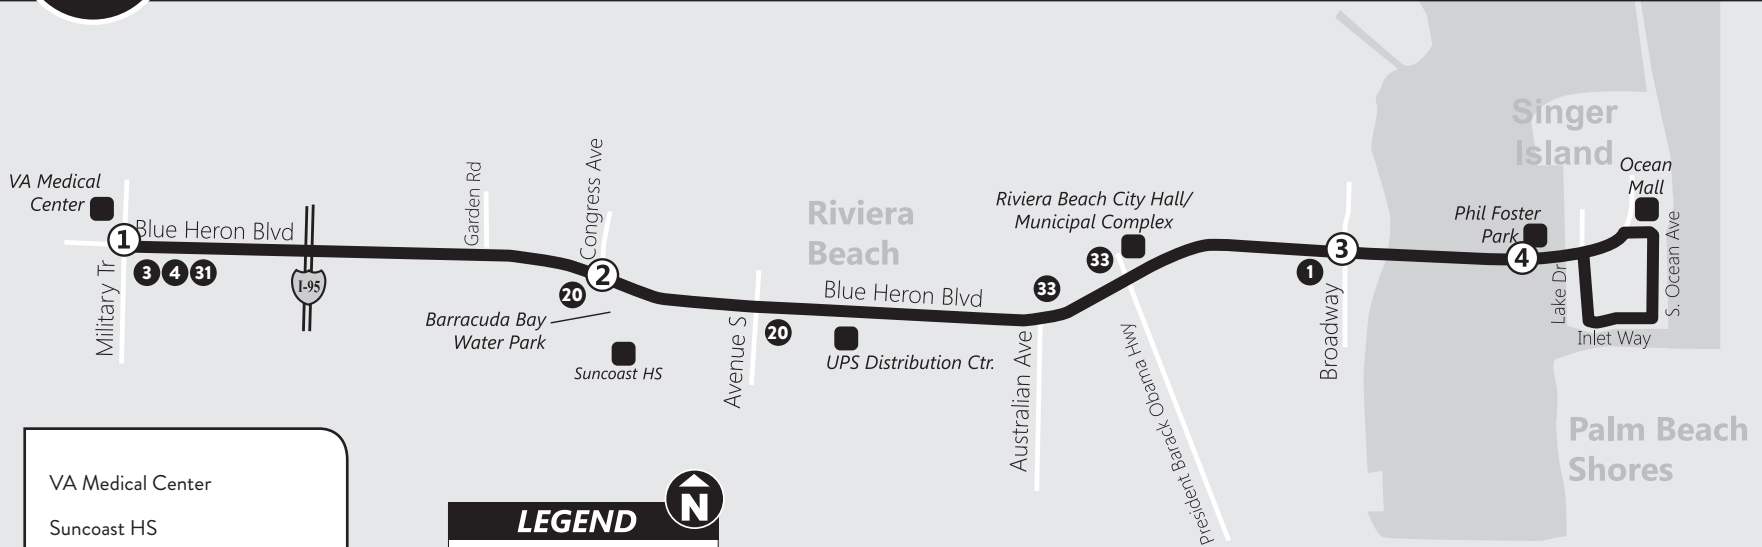

NORTH COUNTY

30

ROUTE 30 Ruta 30 / Rout 30

Via Blue Heron Blvd. – Riviera Beach Crosstown

- VA Medical Center
- Suncoast HS
- Barracuda Bay Water Park
- UPS Distribution Center
- Riviera Beach City Hall/
Municipal complex
- Phil Foster Park
- Singer Island
- Ocean Mall

LEGEND 

-  Points of Interest
-  Route
-  Specified Times
-  Timepoint
-  Connecting Route
-  Palm Tran Park and Ride
-  Tri-Rail Station

Weekday / Semana / Lasèmen

<p>① VA Medical Center Bus Stop #1015</p>	<p>② Blue Heron & Congress Bus Stop #2822</p>	<p>③ Blue Heron & Broadway Bus Stop #2552</p>	<p>④ Blue Heron at Phil Foster Park Bus Stop #2570</p>
5:45	5:50	5:57	6:10
6:15	6:20	6:27	6:40
6:45	6:50	6:57	7:10
7:15	7:20	7:27	7:40
7:45	7:50	7:57	8:10
8:15	8:20	8:27	8:40
8:45	8:50	8:57	9:10
9:15	9:20	9:27	9:40
9:45	9:50	9:57	10:10
10:15	10:20	10:27	10:40
10:45	10:50	10:57	11:10
11:15	11:20	11:27	11:40
11:45	11:50	11:57	12:10
12:15	12:20	12:27	12:40
12:45	12:50	12:57	1:10
1:15	1:20	1:27	1:40
1:45	1:50	1:57	2:10
2:15	2:20	2:27	2:40
2:45	2:50	2:57	3:10
3:15	3:21	3:28	3:41
3:45	3:51	3:58	4:11
4:15	4:21	4:28	4:41
4:45	4:51	4:58	5:11
5:15	5:21	5:28	5:41
5:45	5:51	5:58	6:11
6:15	6:21	6:27	6:39
6:45	6:51	6:57	7:09
7:15	7:21	7:27	7:39

Sunday / Domingo / Dimanch

① VA Medical Center <i>Bus Stop #1015</i>	② Blue Heron & Congress <i>Bus Stop #2822</i>	③ Blue Heron & Broadway <i>Bus Stop #2552</i>	④ Blue Heron at Phil Foster Park <i>Bus Stop #2570</i>
8:20	8:25	8:32	8:45
9:20	9:25	9:32	9:45
10:20	10:25	10:32	10:45
11:20	11:25	11:32	11:45
12:20	12:25	12:32	12:45
1:20	1:25	1:32	1:45
2:20	2:25	2:32	2:45
3:20	3:25	3:32	3:45
4:20	4:25	4:32	4:45
5:20	5:25	5:32	5:45

Palm Tran Proudly Supports Our Veteran and Active Duty Military Community

Routes that serve the VA Medical Center:

3 4 30 31

Show your U.S. Department of Veterans Affairs "Service Connected" ID card to the bus operator and ride for a reduced fare.