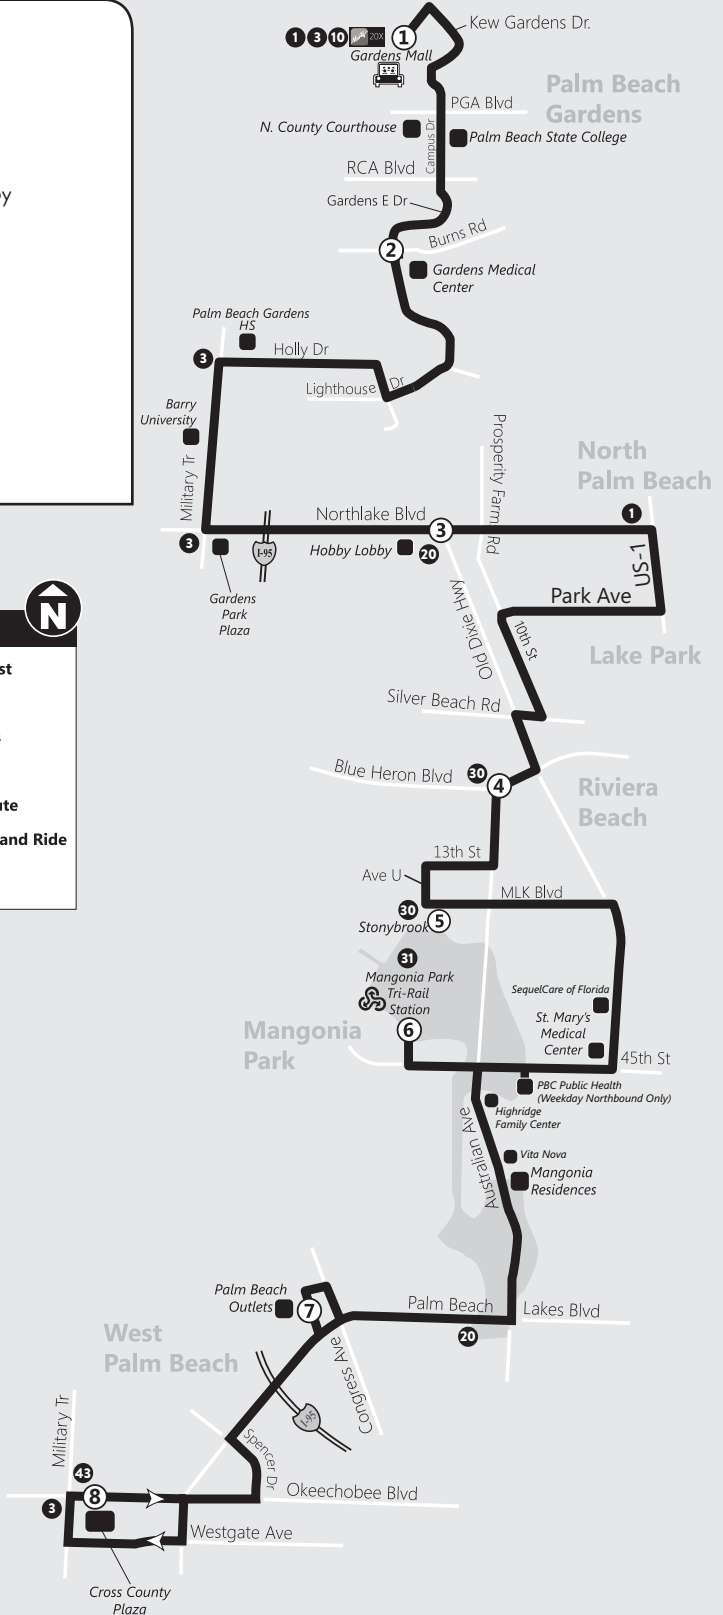

NORTH COUNTY

33

ROUTE 33 Ruta 33/ Rout 33

Via Gardens Dr., Australian Ave. and Palm Beach Lakes Blvd. —
Gardens Mall to Cross County Plaza

Gardens Mall

Palm Beach State College

Gardens Medical Center

Northlake Blvd Hobby Lobby

Mangonia Park Tri-Rail

Highridge Family Center

Mangonia Residences

Palm Beach Outlets

Cross County Plaza

LEGEND

-  Points of Interest
-  Route
-  Specified Times
-  Timepoint
-  Connecting Route
-  Palm Tran Park and Ride
-  Tri-Rail Station

Weekday / Semana / Lasemèn

① Gardens Mall Bus Stop #37	② Gardens Medical Center Bus Stop #2204	③ Northlake & Old Dixie Bus Stop #2236	④ Blue Heron & Australian Bus Stop #2256	⑤ Stonybrook Apartments Bus Stop #2544	⑥ Mangonia Park Tri-Rail Bus Stop #3075	⑦ Palm Beach Outlets Bus Stop #603	⑧ Cross County Plaza Bus Stop #3289
6:00	6:05	5:35	5:47	5:52	6:06	6:20	6:33
6:50	6:55	6:21	6:33	6:38	6:52	7:06	7:19
7:30	7:35	7:14	7:30	7:35	7:49	8:06	8:23
8:30	8:35	7:54	8:10	8:15	8:29	8:46	9:03
9:30	9:35	8:54	9:10	9:15	9:29	9:46	10:03
10:30	10:35	9:54	10:08	10:13	10:27	10:44	10:59
11:30	11:35	10:54	11:08	11:13	11:27	11:44	11:59
11:30	11:35	11:54	12:08	12:13	12:27	12:44	12:59
12:30	12:35	12:54	1:08	1:13	1:27	1:44	1:59
1:30	1:35	1:54	2:08	2:13	2:27	2:44	2:59
2:30	2:35	2:57	3:13	3:18	3:32	3:51	4:10
3:30	3:35	3:57	4:13	4:18	4:32	4:51	5:10
4:10	4:15	4:37	4:53	4:58	5:12	5:31	5:50
5:10	5:15	5:37	5:53	5:58	6:12	6:31	6:50
6:10	6:15	6:32	6:44	6:49	7:03	7:17	7:32
7:10	7:15	7:32	7:44	7:49	8:03	8:17	8:32
8:10	8:15	8:32	8:44	8:49	9:03	9:17	9:32
9:10	9:15	9:30	9:42	9:47	9:59	10:11	