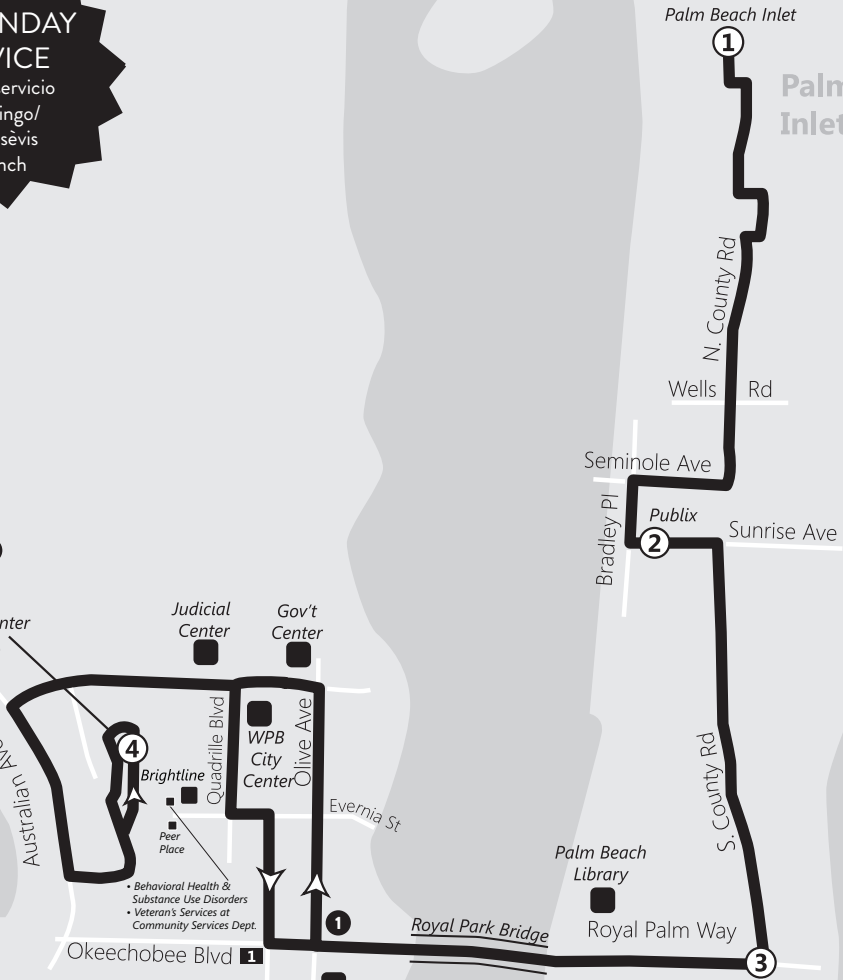

CENTRAL COUNTY

41

**ROUTE 41** Ruta 41 / Rout 41  
West Palm Beach to Palm Beach Inlet

**NO SUNDAY SERVICE**

No hay servicio el domingo/  
Pa gin sèvis dimanch

West Palm Beach Intermodal Transit Center & WPB Tri-Rail

**LEGEND**

- Points of Interest
- Route
- Specified Times
- Timepoint
- Connecting Route
- Palm Tran Park and Ride
- Tri-Rail Station

**41**

### Weekday / Semana / Lasèmen

⑤	④	③	②	①
Intermodal Transit Center Bus Stop #602	Royal Palm Way & County Rd Bus Stop #3438	Palm Beach Publix Bus Stop #3527	County Rd & Wells Rd Bus Stop #3501	Palm Beach Inlet Bus Stop #3400
6:35	6:47	6:53	6:55	7:05
7:53	8:11	8:18	8:20	8:30
<b>3:00</b>	<b>3:15</b>	<b>3:22</b>	<b>3:24</b>	<b>3:34</b>
<b>4:20</b>	<b>4:35</b>	<b>4:42</b>	<b>4:44</b>	<b>4:54</b>

### Saturday / Sábado / Samdi

⑤	④	③	②	①
Intermodal Transit Center Bus Stop #602	Royal Palm Way & County Rd Bus Stop #3438	Palm Beach Publix Bus Stop #3527	County Rd & Wells Rd Bus Stop #3501	Palm Beach Inlet Bus Stop #3400
7:35	7:45	7:52	7:54	8:04
8:40	8:50	8:57	8:59	9:09
<b>2:35</b>	<b>2:47</b>	<b>2:54</b>	<b>2:56</b>	<b>3:06</b>
<b>3:40</b>	<b>3:52</b>	<b>3:59</b>	<b>4:01</b>	<b>4:11</b>