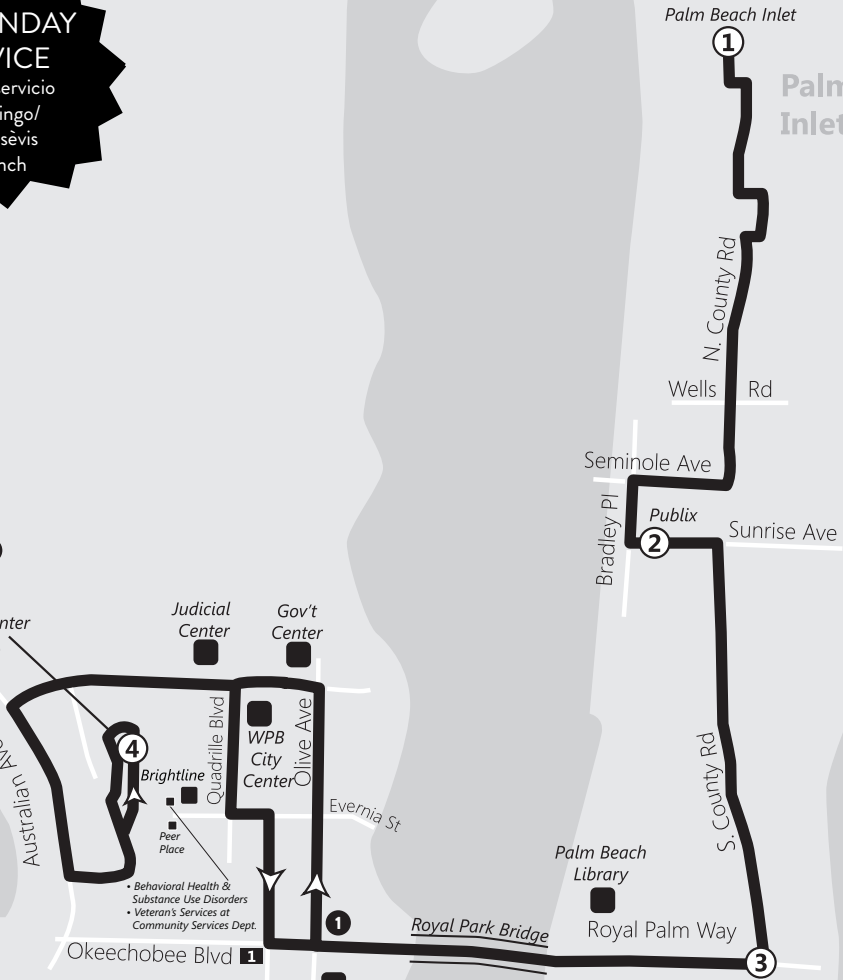

CENTRAL COUNTY

41

ROUTE 41 Ruta 41 / Rout 41
West Palm Beach to Palm Beach Inlet

NO SUNDAY SERVICE

No hay servicio el domingo/
Pa gin sèvis dimanch

West Palm Beach Intermodal Transit Center & WPB Tri-Rail

West Palm Beach

Palm Beach Inlet

- Palm Beach Publix
- Post Office
- Palm Beach Library
- Palm Beach Atlantic University
- WPB City Hall
- Gov't Center
- Judicial Center
- WPB Tri-Rail
- WPB Intermodal Transit Center & Palm Tran Park and Ride
- Behavioral Health & Substance Use Disorders/ Veteran's Services at Community Services Dept.
- Peer Place

LEGEND

- Points of Interest
- Route
- Specified Times
- Timepoint
- Connecting Route
- Palm Tran Park and Ride
- Tri-Rail Station

41 Southbound Sur/Sid Weekday / Semana / Lasémèn

p.m. times are shown in **bold**
Los horarios de p.m. se muestran en **negrilla**
Lè nan apre midi yo prezante an **fonse**

①	②	③	④
Palm Beach Inlet <i>Bus Stop #3400</i>	Palm Beach Publix <i>Bus Stop #3530</i>	Royal Palm Way & County Rd <i>Bus Stop #3425</i>	Intermodal Transit Center <i>Bus Stop #602</i>
7:05	7:16	7:21	7:37
8:28	8:39	8:44	9:00
3:33	3:44	3:49	4:07
4:51	5:02	5:07	5:25