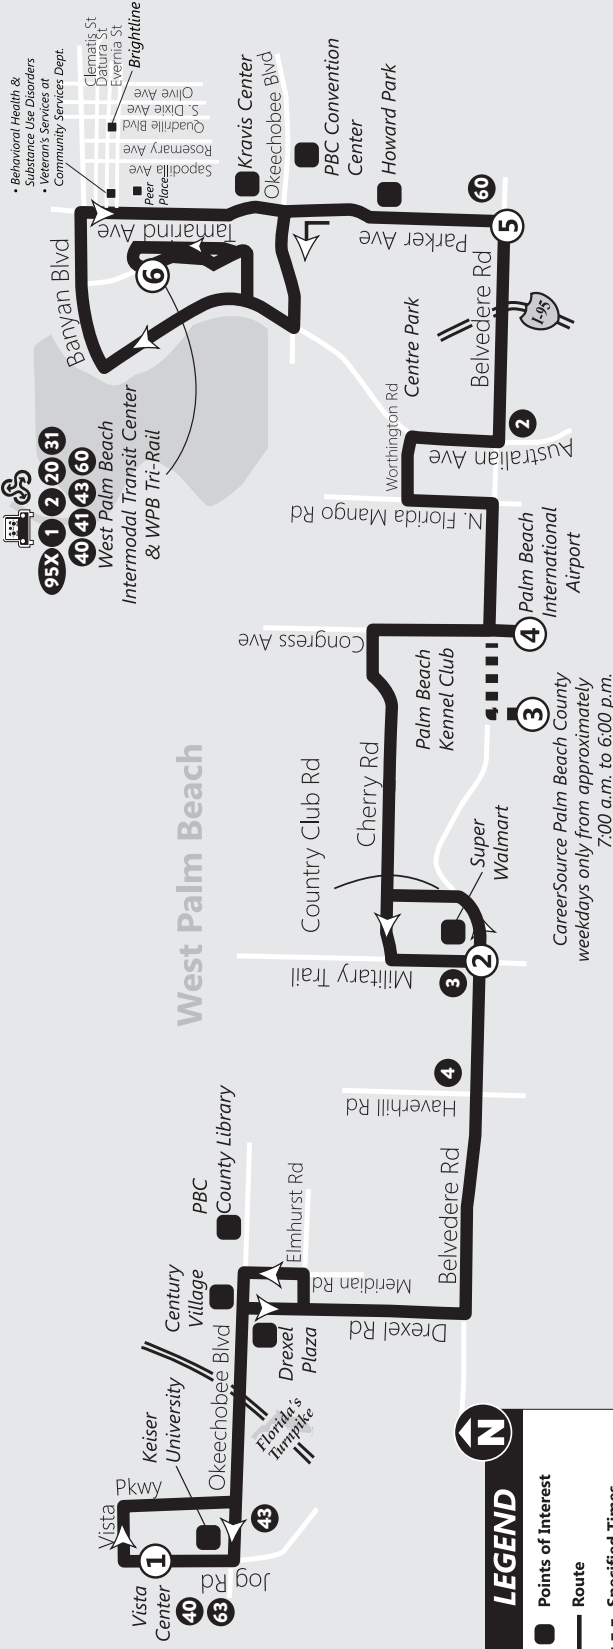

CENTRAL COUNTY

ROUTE 44 Ruta 44 / Rout 44

Via Belvedere Rd. — West Palm Beach Crosstown

44

LEGEND

- Points of Interest
- Route
- - - Specified Times
- ⊕ Timepoint
- # Connecting Route
- 🚗 Palm Tran Park and Ride
- 🚆 Tri-Rail Station

Vista Center & Keiser University	Palm Beach Kennel Club	Center	Behavioral Health & Substance Use Disorders/ Veterans Services at Community Services Dept.
Drexel Plaza	PBIA	Kravis Center	Peer Place
Century Village	Centre Park	West Palm Beach Tri-Rail	WPB Intermodal Transit Center & Park and Ride
PBC Library	Howard Park	WPB Intermodal Transit Center & Park and Ride	
Super Walmart	PBC Convention		

Download the FREE Palm Tran App!

Find your route
 Plan and save your trips
 Get important push alerts

Download on the **App Store**
 GET IT ON **Google Play**

44 Westbound Oeste / Louès

Weekday / Semana / Lasèmèn

Palm Beach County Convention Center

Take Routes:

44 60

Walk to The Square and Kravis Center!