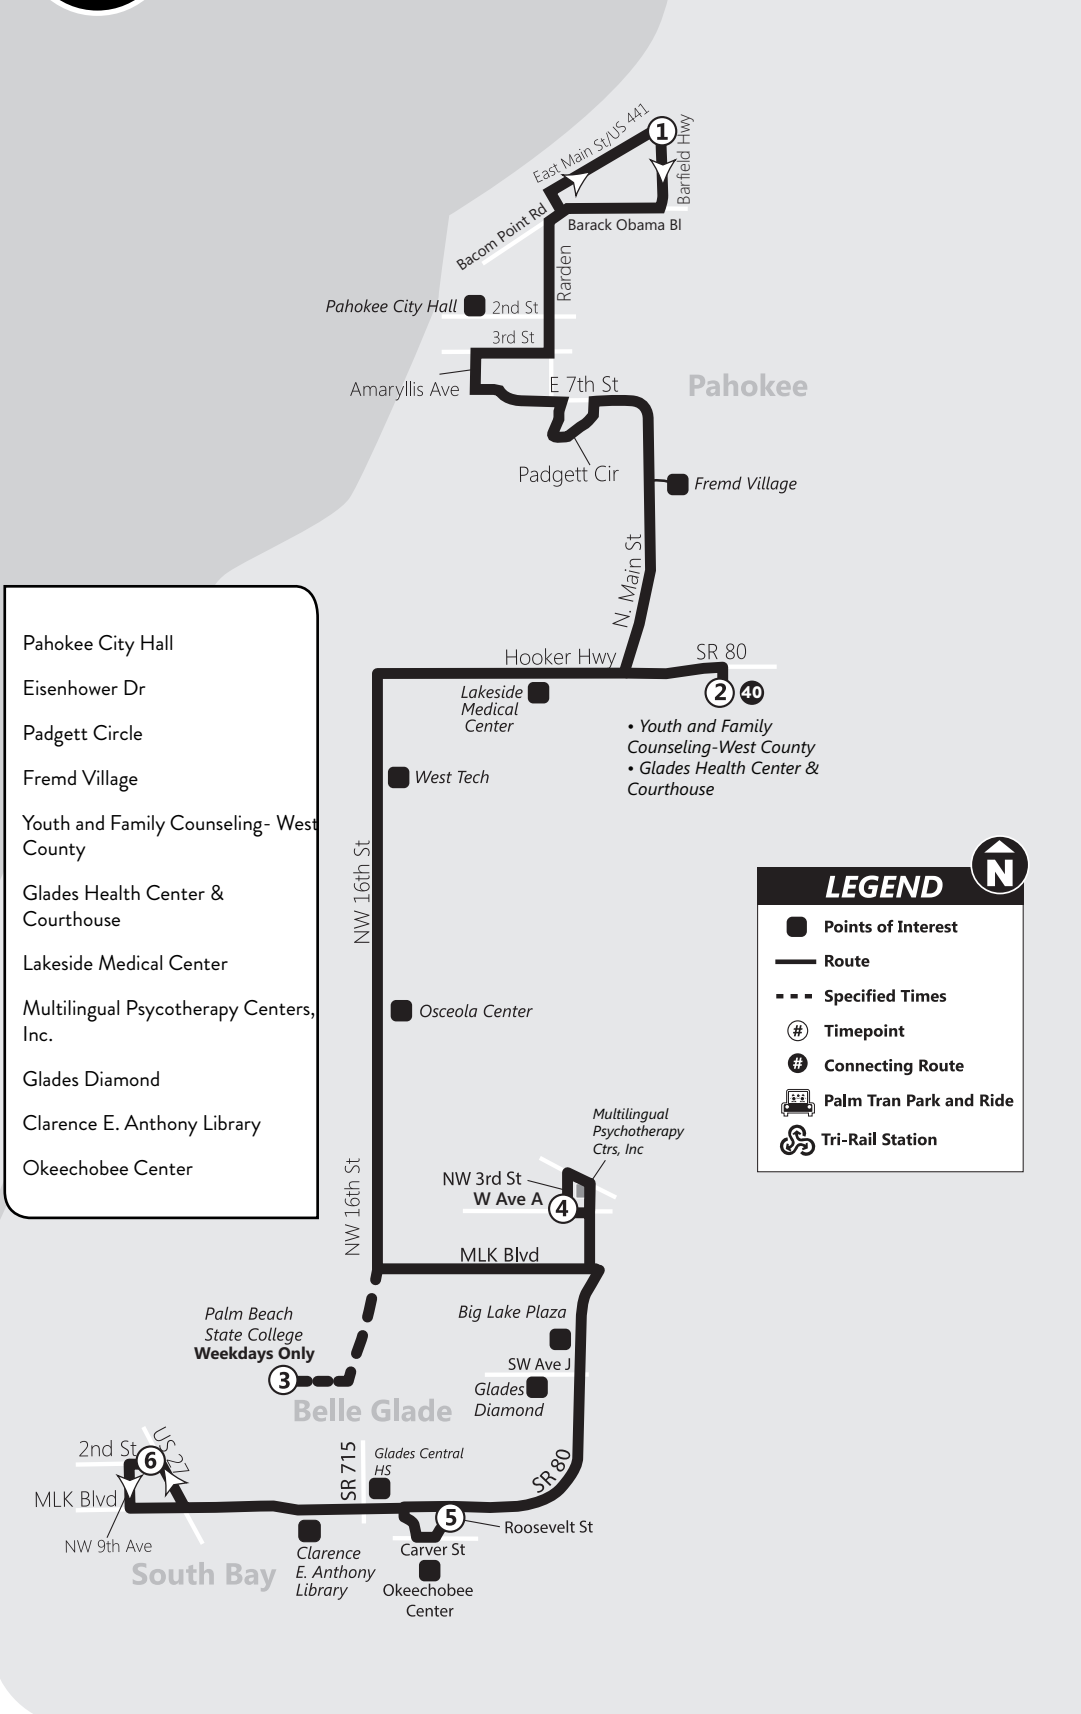

## ROUTE 47 Ruta 47 / Rout 47

Via SR 15 – South Bay to Canal Point

- Pahokee City Hall
- Eisenhower Dr
- Padgett Circle
- Fremd Village
- Youth and Family Counseling- West County
- Glades Health Center & Courthouse
- Lakeside Medical Center
- Multilingual Psychotherapy Centers, Inc.
- Glades Diamond
- Clarence E. Anthony Library
- Okeechobee Center

**LEGEND**

- Points of Interest
- Route
- Specified Times
- Timepoint
- Connecting Route
- Palm Tran Park and Ride
- Tri-Rail Station