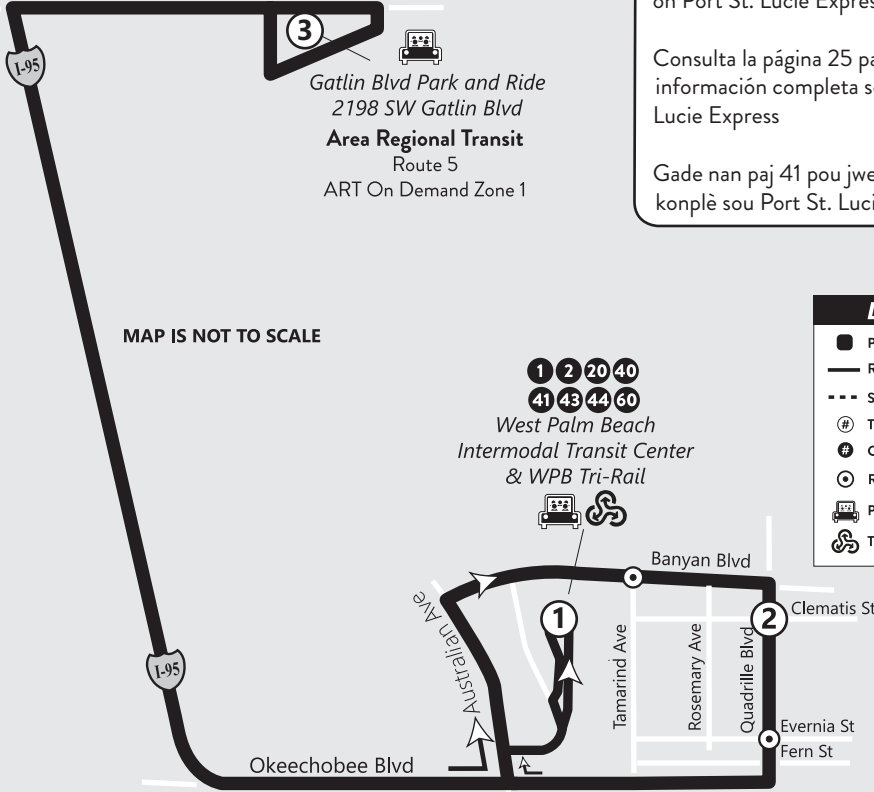

95X

Port St. Lucie Express

Port St. Lucie to West Palm Beach via I-95

Port St. Lucie

SW Gatlin Blvd

3

Gatlin Blvd Park and Ride
2198 SW Gatlin Blvd

Area Regional Transit
Route 5
ART On Demand Zone 1

MAP IS NOT TO SCALE

1 2 20 40
41 43 44 60

West Palm Beach
Intermodal Transit Center
& WPB Tri-Rail

LEGEND

- Points of Interest
- Route
- - - Specified Times
- Ⓢ Timepoint
- Ⓜ Connecting Route
- Ⓛ Route 95X Bus Stops
- 🚏 Palm Tran Park and Ride
- 🚆 Tri-Rail Station

West Palm Beach

95X

Northbound Norte / Nô Weekday / Semana / Lasèmèn

p.m. times are shown in **bold**
Los horarios de p.m. se muestran en **negrilla**
Lê nan apremidi yo prezante an **fonse**

1	2	3
West Palm Beach Intermodal Transit Center Bus Stop #602	Quadrille Blvd & Clematis St Bus Stop #104	SW Gatlin Blvd Park and Ride Bus Stop #9501
5:15		6:10
5:40		6:35
5:15	5:21	6:25
5:50	5:56	6:55

95X

Southbound Sur/Sid Weekday / Semana / Lasèmèn

p.m. times are shown in **bold**
Los horarios de p.m. se muestran en **negrilla**
Lê nan apremidi yo prezante an **fonse**

3	2	1
SW Gatlin Blvd Park and Ride Bus Stop #9501	Quadrille Blvd & Clematis St Bus Stop #104	West Palm Beach Intermodal Transit Center Bus Stop #602
6:20	7:15	7:25
6:45	7:40	7:50
6:35		7:30
7:05		8:00