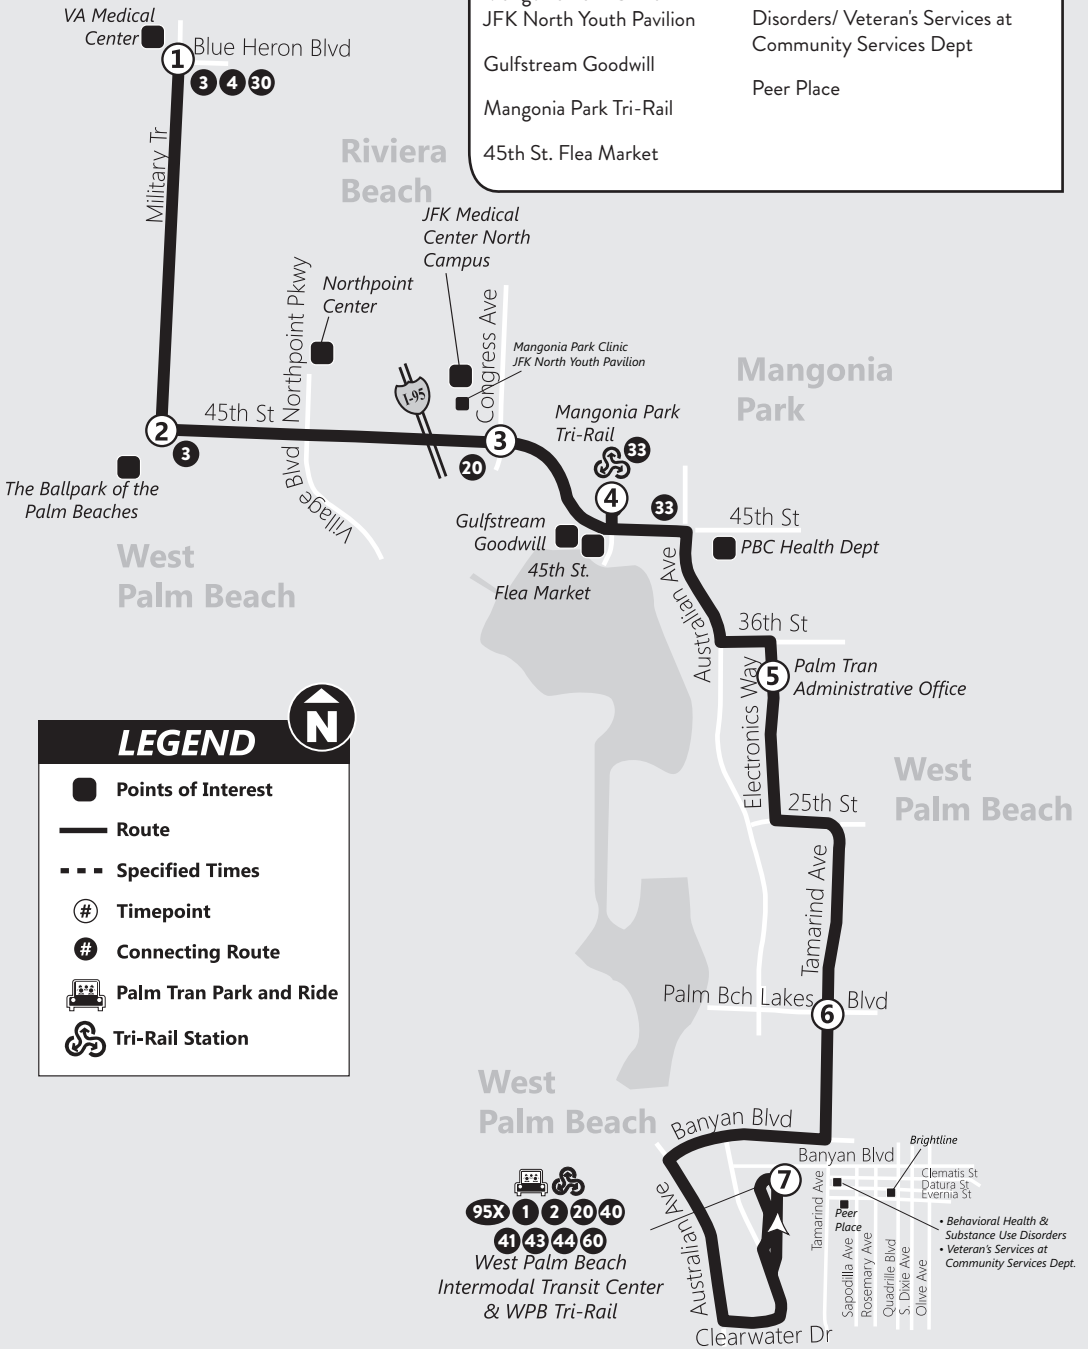

NORTH COUNTY

31

ROUTE 31 Ruta 31 / Rout 31

Via 45th St./Tamarind Ave – WPB Crosstown

VA Medical Center	Palm Tran Administrative Office
Northpoint Center	West Palm Beach Tri-Rail
JFK Medical Center North Campus	WPB Intermodal Transit Center & Palm Tran Park and Ride
Mangonia Park Clinic/ JFK North Youth Pavilion	Behavioral Health & Substance Use Disorders/ Veteran's Services at Community Services Dept
Gulfstream Goodwill	Peer Place
Mangonia Park Tri-Rail	
45th St. Flea Market	

LEGEND

- Points of Interest
- Route
- Specified Times
- Timepoint
- Connecting Route
- Palm Tran Park and Ride
- Tri-Rail Station

31 Southbound Sur/Sid Weekday / Semana / Lasemèn

p.m. times are shown in **bold**
Los horarios de p.m. se muestran en **negrilla**
Lè nan apre midi yo prezante an **fonse**

Palm Tran serves ALL Palm Beach County Tri-Rail Stations

Routes Serving Mangonia Park
Tri-Rail Station:

31 33

Mangonia Park Tri-Rail Station is
also a Park and Ride!

31

Southbound Sur/Si
Saturday / Sábado / Samdi

Tequesta Branch
Wellington Branch
West Boca Branch
West Boynton Branch

Main Library, 3650 Summit Boulevard • West Palm Beach

Palm Beach County Library website: pbclibrary.org

31

Northbound Norte / Nô
Saturday / Sábado / Samdi