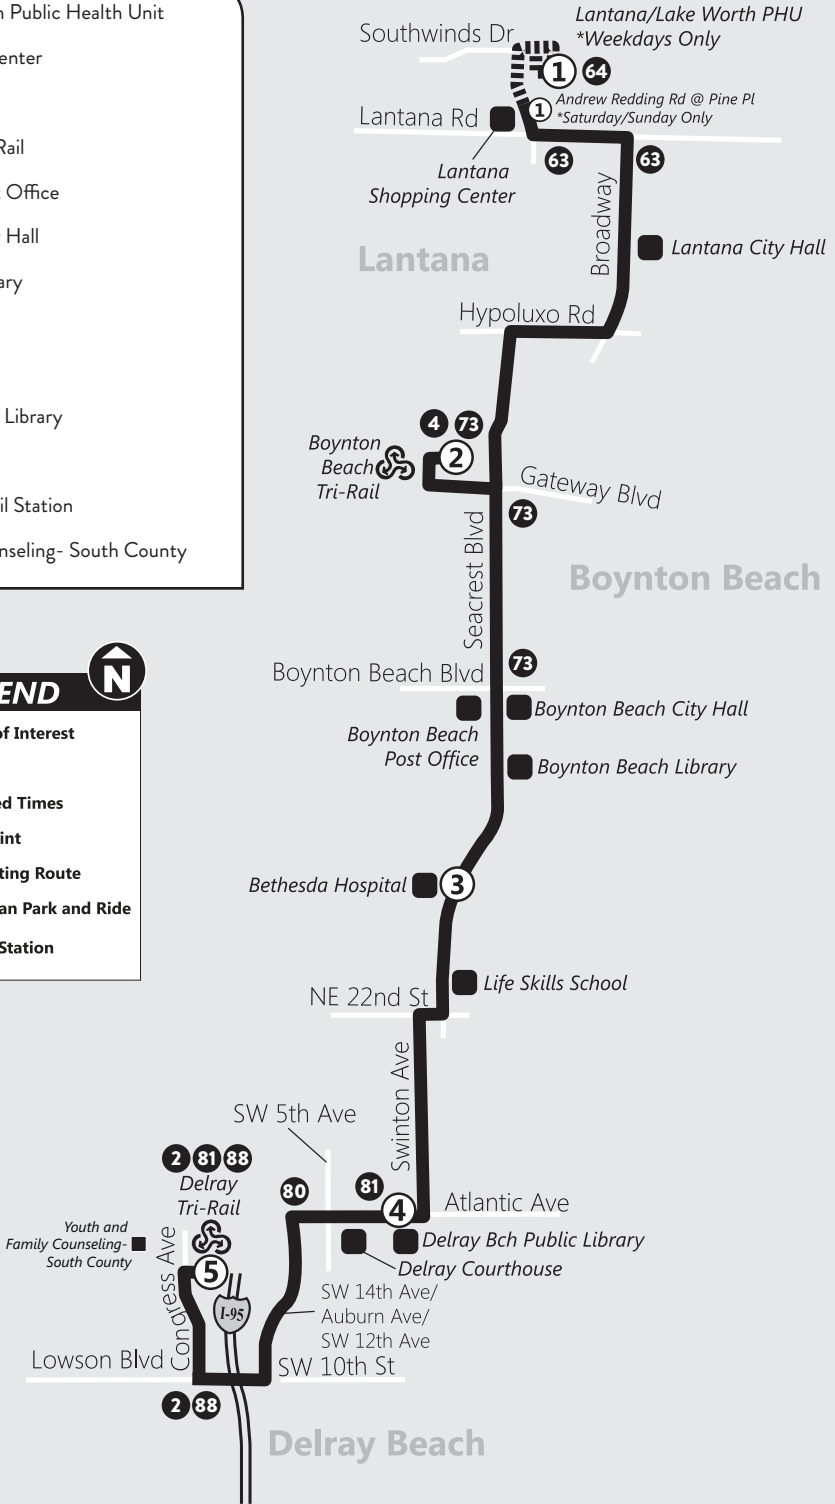

SOUTH COUNTY

70

ROUTE 70 Ruta 70 / Rout 70

Via Seacrest Blvd.—Lantana Rd. to Delray Beach Tri-Rail

- Lantana/ Lake Worth Public Health Unit
- Lantana Shopping Center
- Lantana City Hall
- Boynton Beach Tri-Rail
- Boynton Beach Post Office
- Boynton Beach City Hall
- Boynton Beach Library
- Bethesda Hospital
- Life Skills School
- Delray Beach Public Library
- Delray Courthouse
- Delray Beach Tri-Rail Station
- Youth & Family Counseling- South County

LEGEND 

-  Points of Interest
-  Route
-  Specified Times
-  Timepoint
-  Connecting Route
-  Palm Tran Park and Ride
-  Tri-Rail Station

70 Southbound Sur/Sid

Weekday / Semana / Lasémèn

p.m. times are shown in **bold**
 Los horarios de p.m. se muestran en **negrilla**
 Lè nan apre midi yo prezante an **fonse**

①	②	③	④	⑤
Lantana Public Health Unit Bus Stop #6186	Boynton Beach Tri-Rail Bus Stop #679	Bethesda Hospital Bus Stop #6522	Atlantic Ave @ SW 2nd Ave Bus Stop #7619	Delray Beach Tri-Rail Bus Stop #706
5:05	5:23	5:40	5:48	6:00
6:00	6:21	6:40	6:48	7:00
7:00	7:21	7:40	7:48	8:00
8:00	8:21	8:40	8:48	9:00
9:04	9:23	9:40	9:48	10:00
10:04	10:23	10:40	10:48	11:00
11:04	11:23	11:40	11:48	12:00
12:04	12:23	12:40	12:48	1:00
1:04	1:23	1:40	1:48	2:00
2:04	2:23	2:40	2:48	3:00
3:05	3:26	3:43	3:51	4:05
4:05	4:26	4:43	4:51	5:05
5:05	5:26	5:43	5:51	6:05
6:10	6:27	6:42	6:50	7:00
7:10	7:27	7:42	7:50	8:00

70

Northbound Norte / Nô

Sunday / Domingo / Dimanch

p.m. times are shown in **bold**
 Los horarios de p.m. se muestran en **negrilla**
 Lè nan apre midi yo prezante an **fonse**

⑤ Delray Beach Tri-Rail Bus Stop #706	④ Atlantic Ave @ SW 2nd Ave Bus Stop #7677	③ Bethesda Hospital Bus Stop #6470	② Boynton Beach Tri-Rail Bus Stop #679	① Andrew Redding Rd @ Pine Place Bus Stop #6514
9:30	9:41	9:52	10:09	10:27
10:40	10:51	11:02	11:19	11:37
11:50	12:01	12:12	12:29	12:47
1:00	1:11	1:22	1:39	1:57
2:10	2:21	2:32	2:49	3:07
3:20	3:31	3:42	3:59	4:17
4:30	4:41	4:52	5:09	5:27
5:35	5:46	5:57	6:14	6:32